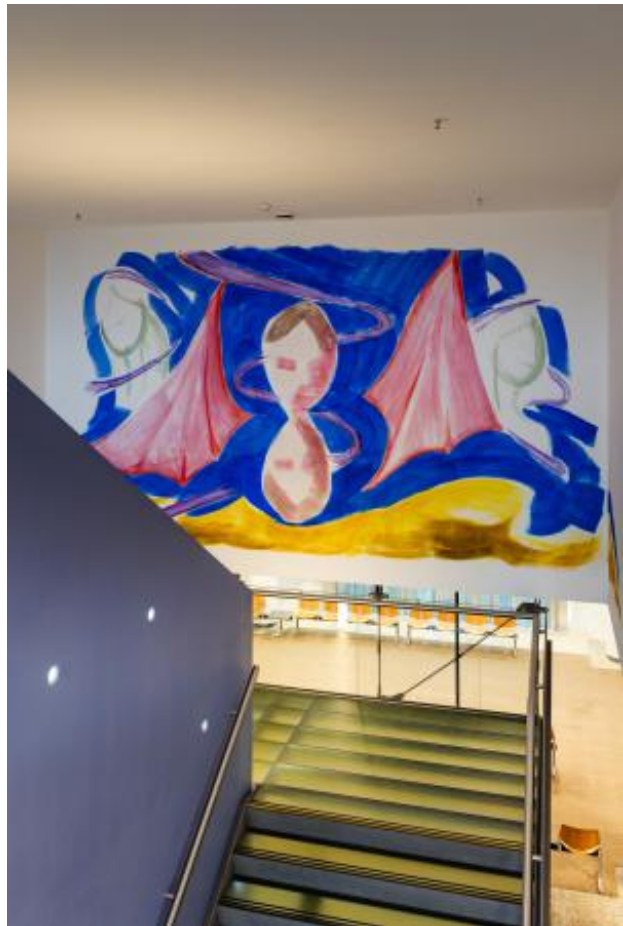

mirror mirror, 2025
pigment en caseine, 5 m X 3,5 m